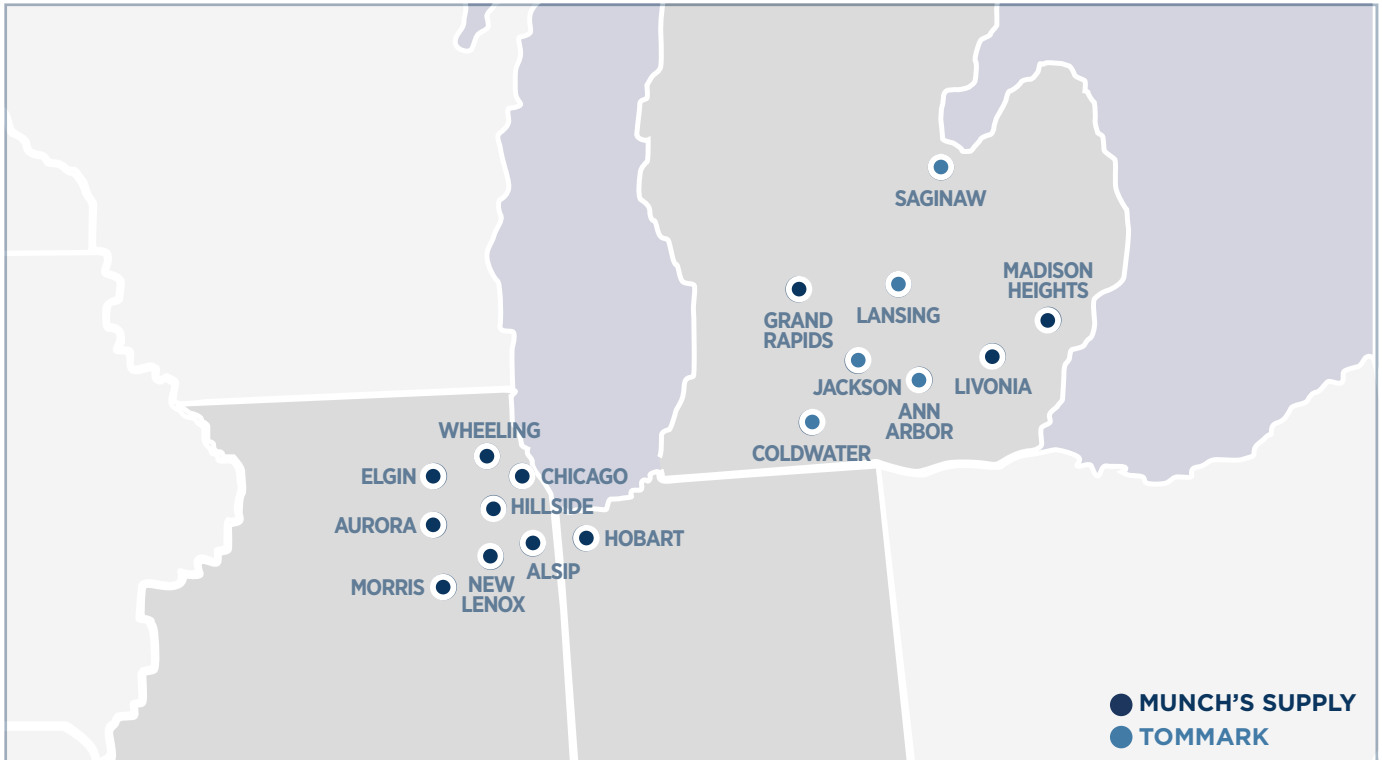

ILLINOIS: ALSIP • AURORA • CHICAGO • ELGIN • HILLSIDE • MORRIS • NEW LENOX • WHEELING INDIANA: HOBART

MICHIGAN: GRAND RAPIDS • LIVONIA • MADISON HEIGHTS

WE MAKE IT EASY™

WE'RE EVERYWHERE YOU NEED US!

MUNCH'S SUPPLY

<p>ALSIP, IL 5621 W. 115th St. Alsip, IL 60803 P (708) 597-2663 F (708) 597-2123 M-F 6 a.m. - 5 p.m. Sat. 7 - 11 a.m.</p>	<p>AURORA, IL 1631 Landmark Rd. Aurora, IL 60506 P (630) 801-9060 F (630) 801-9181 M-F 6:30 a.m. - 5 p.m. Sat. 7 - 11 a.m.</p>	<p>CHICAGO, IL 2650 W. Addison St. Chicago, IL 60618 P (773) 360-5959 F (773) 248-0131 M-F 6:30 a.m. - 5 p.m. Sat. 7 - 11 a.m.</p>	<p>ELGIN, IL 1111 Davis Rd. Unit C Elgin, IL 60123 P (847) 499-5570 F (847) 499-5580 M-F 6:30 a.m. - 5 p.m. Sat. 7 - 11 a.m.</p>	<p>HILLSIDE, IL 300 N. Mannheim Rd. Hillside, IL 60162 P (708) 547-1121 F (708) 547-1198 M-F 6 a.m. - 5 p.m. Sat. 7 - 11 a.m.</p>
<p>MORRIS, IL 2403 Sycamore Rd. Morris, IL 60450 P (815) 942-4171 F (815) 942-8374 M-F 6:30 a.m. - 5 p.m.</p>	<p>NEW LENOX, IL 1901 Ferro Dr. New Lenox, IL 60451 P (815) 723-1111 F (815) 723-4675 M-F 6:30 a.m. - 5 p.m. Sat. 7 - 11 a.m.</p>	<p>WHEELING, IL 301 Alice St. Wheeling, IL 60090 P (847) 229-9333 F (847) 229-8673 M-F 6:30 a.m. - 5 p.m. Sat. 7 - 11 a.m.</p>		
<p>HOBART, IN 1951 Northwind Pkwy. Hobart, IN 46342 P (219) 400-0400 F (219) 947-2558 M-F 6:30 a.m. - 5 p.m. Sat. 7 - 11 a.m.</p>	<p>GRAND RAPIDS, MI 5805 Weller Ct. Ste C Wyoming, MI 49509 P (616) 559-0076 F (616) 534-2358 M-F 6:30 a.m. - 5 p.m.</p>	<p>LIVONIA, MI 32713 Schoolcraft Rd. Livonia, MI 48150 P (734) 742-5350 F (734) 742-5360 M-F 6:30 a.m. - 5 p.m.</p>	<p>MADISON HEIGHTS, MI 30000 Stephenson Hwy Unit C Madison Heights, MI 48071 P (248) 826-6882 F (248) 983-5131 M-F 6:30 a.m. - 5 p.m.</p>	